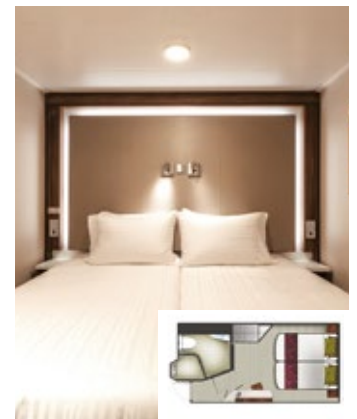

From 13 sq.m
Max Occupancy 2 – 4^
Deck 5/8/9/10/11/12/13/15
2 Single Beds / 2 Single Beds +
1 Ceiling Pullman Bed/
1 Single Bed + 1 Pullman Bed +
1 Double Sofa Bed