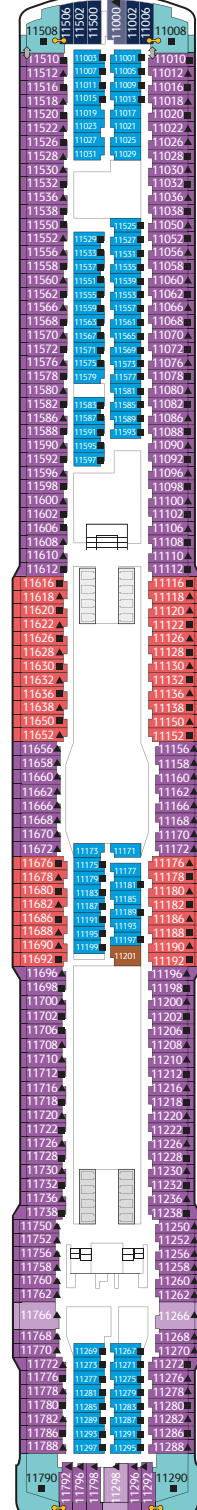

- Balcony Deluxe Stateroom
- Balcony Deluxe Stateroom (Accessible)
- Balcony Stateroom
- Balcony Stateroom (Accessible)

- Oceanview Stateroom
- Oceanview Stateroom (Accessible)
- Interior Stateroom
- Interior Stateroom (Accessible)

- ▲ Third person occupancy available
- Up to four persons occupancy available
- ↕ Connecting stateroom
- 🔗 Adjoining Stateroom

DECK 13

Suites, Balcony Deluxe, Balcony, Oceanview & Interior Staterooms

DECK 12

Suites, Balcony Deluxe, Balcony, Oceanview & Interior Staterooms

DECK 11

Suites, Balcony Deluxe, Balcony, Oceanview & Interior Staterooms

DECK 10

Suites, Balcony Deluxe, Balcony, Oceanview & Interior Staterooms

DECK 9

Suites, Balcony Deluxe, Balcony, Oceanview & Interior Staterooms, Helipad