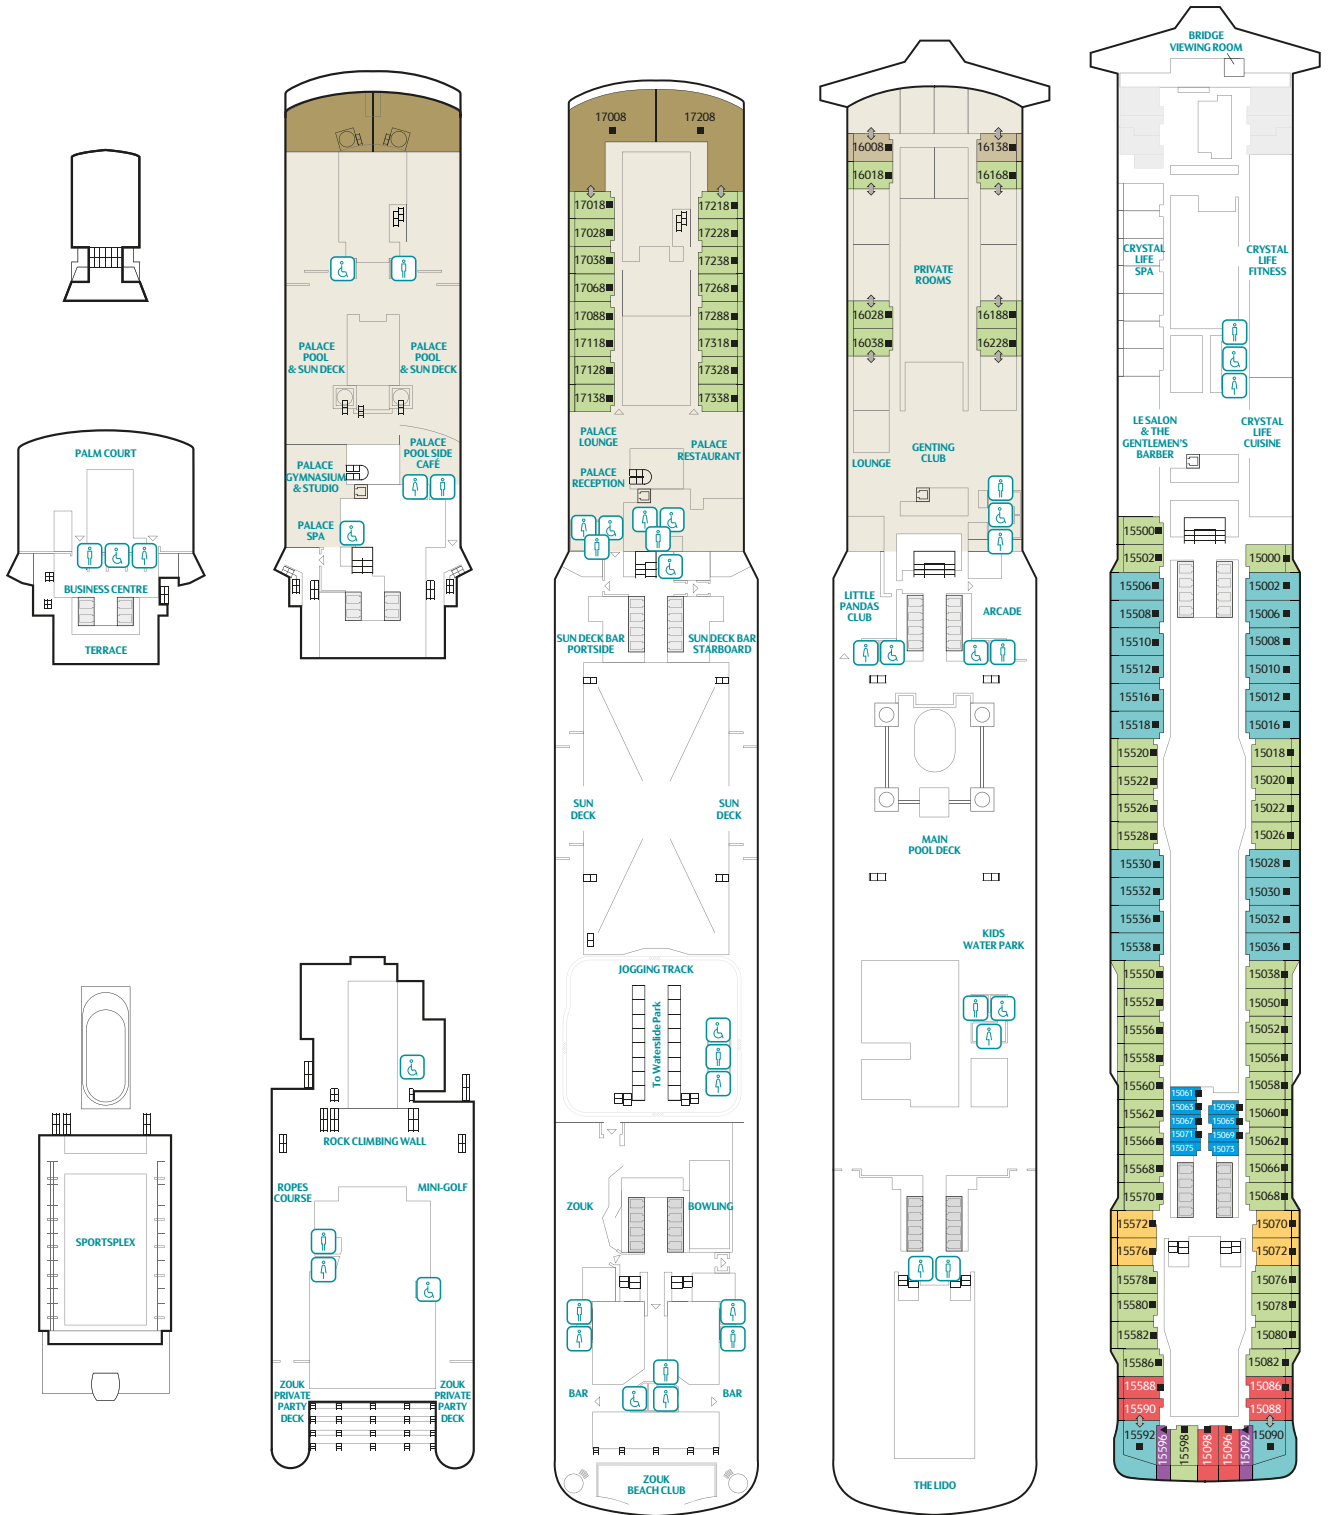

Genting Dream Deck Plans

CATEGORIES

- Palace Villa
- Palace Penthouse
- Palace Deluxe Suite
- Palace Suite
- Palace Suite (Accessible)

DECK 19

Lounge, Business Centre & SportsPlex

DECK 18

The Palace, Ropes Course, Mini-Golf, Rock Climbing Wall & Zouk Private Party Deck

DECK 17

The Palace, Suites, Zouk & Zouk Beach Club

DECK 16

Genting Club, Suites, Entertainment Venues, Water Activities & Restaurant

DECK 15

Western Spa, Fitness Centre, Suites, Balcony Deluxe, Balcony & Interior Staterooms