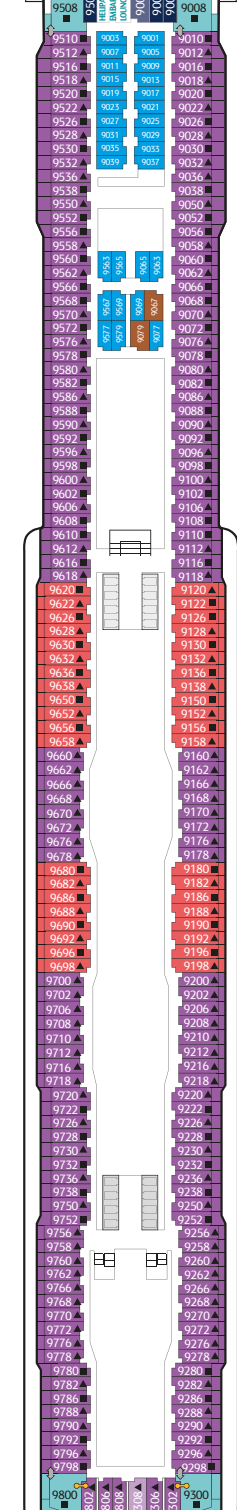

- Balcony Deluxe Stateroom
- Balcony Deluxe Stateroom (Accessible)
- Balcony Stateroom
- Balcony Stateroom (Accessible)

- Oceanview Stateroom
- Oceanview Stateroom (Accessible)
- Interior Stateroom
- Interior Stateroom (Accessible)

- ▲ Third person occupancy available
- Up to four persons occupancy available
- ↕ Connecting stateroom
- 🔗 Adjoining Stateroom

DECK 13

Suites, Balcony Deluxe, Balcony, Oceanview & Interior Staterooms

DECK 12

Suites, Balcony Deluxe, Balcony, Oceanview & Interior Staterooms

DECK 11

Suites, Balcony Deluxe, Balcony, Oceanview & Interior Staterooms

DECK 10

Suites, Balcony Deluxe, Balcony, Oceanview & Interior Staterooms

DECK 9

Suites, Balcony Deluxe, Balcony, Oceanview & Interior Staterooms, Helipad