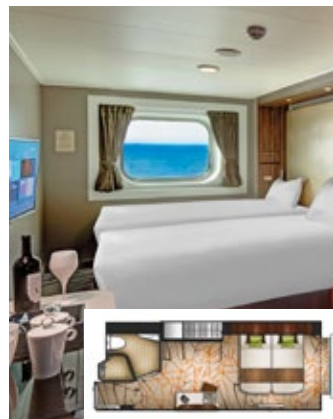

BALCONY DELUXE STATEROOM

From 22 sq.m
Max Occupancy 3 – 4
Deck 8/9/10/11/12/13/15
1 Queen-size Bed + 1 Single Sofa Bed/
1 Double Sofa Bed / 1 Single Sofa Bed +
1 Ceiling Pullman Bed

BALCONY STATEROOM

From 20 sq.m
Max Occupancy 3 – 4
Deck 8/9/10/11/12/13/15
1 Queen-size Bed + 1 Single Sofa Bed/
1 Single Sofa Bed +
1 Ceiling Pullman Bed