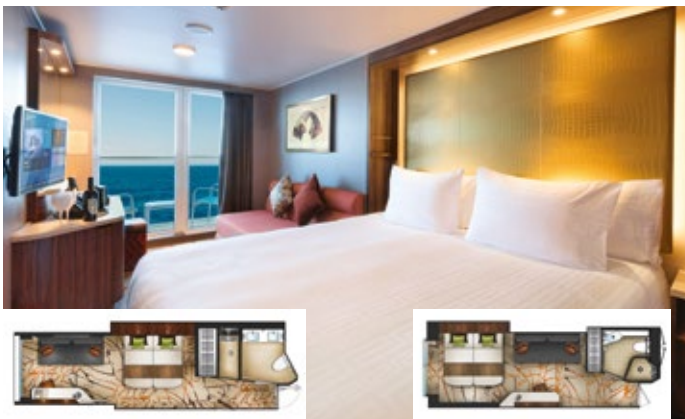

From 20 sq.m
Max Occupancy 3 – 4
Deck 8/9/10/11/12/13/15
1 Queen-size Bed + 1 Single Sofa Bed/
1 Single Sofa Bed +
1 Ceiling Pullman Bed

BALCONY DELUXE STATEROOM

From 22 sq.m
Max Occupancy 3 – 4
Deck 8/9/10/11/12/13/15
1 Queen-size Bed + 1 Single Sofa Bed/
1 Double Sofa Bed / 1 Single Sofa Bed +
1 Ceiling Pullman Bed

BALCONY STATEROOM