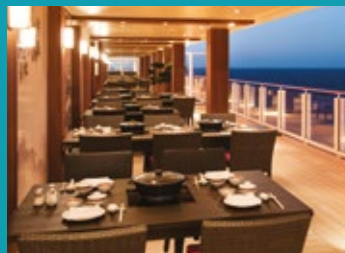

10 Zodiac Theatre
Enjoy live production shows from the acclaimed award-winning entertainment team.

Main Pool Deck
Stay cool at the swimming pool

Hot Pot
Outdoor hot pot with scenic ocean views

Umi Uma Teppanyaki
Grand tables for grilling action