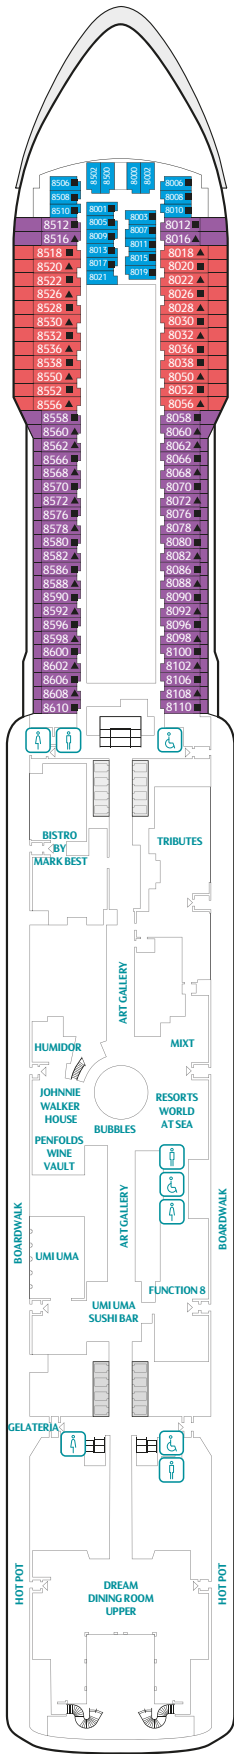

DECK 8

Restaurants, Bars, Lounges & Multi-purpose Venue, Balcony Deluxe, Balcony & Interior Staterooms