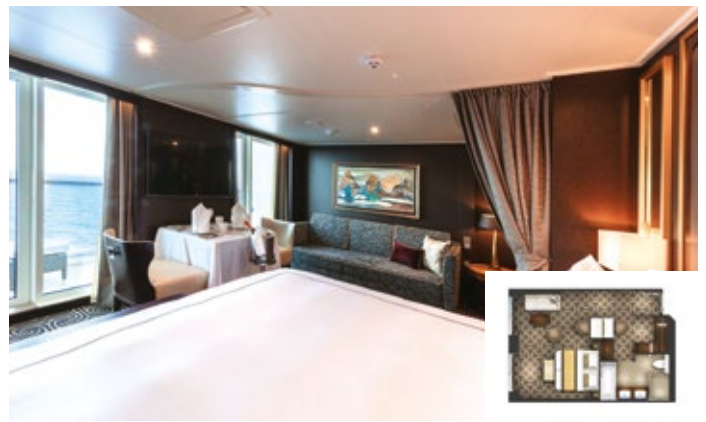

PALACE SUITE

From 37 sq.m
Max Occupancy 4* | Deck 13/15/16/17
1 Queen-size Bed + 1 Double Sofa Bed