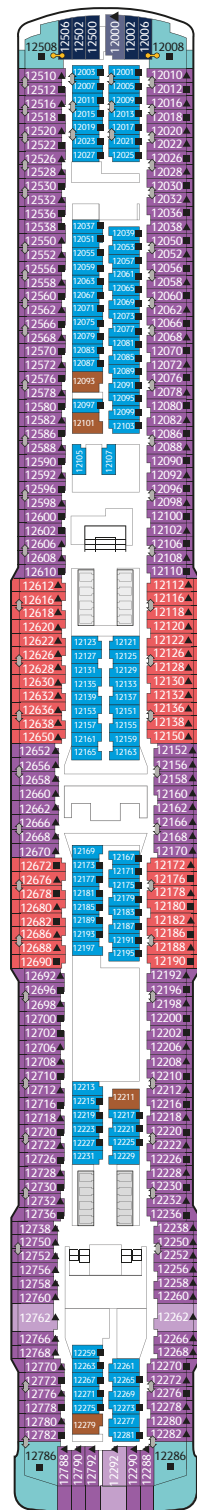

- Balcony Deluxe Stateroom
- Balcony Deluxe Stateroom (Accessible)
- Balcony Stateroom
- Balcony Stateroom (Accessible)

- Oceanview Stateroom
- Oceanview Stateroom (Accessible)
- Interior Stateroom
- Interior Stateroom (Accessible)

- ▲ Third person occupancy available
- Up to four persons occupancy available
- ↕ Connecting stateroom
- 🔗 Adjoining Stateroom

DECK 13

Suites, Balcony Deluxe, Balcony, Oceanview & Interior Staterooms

DECK 12

Suites, Balcony Deluxe, Balcony, Oceanview & Interior Staterooms

DECK 11

Suites, Balcony Deluxe, Balcony, Oceanview & Interior Staterooms

DECK 10

Suites, Balcony Deluxe, Balcony, Oceanview & Interior Staterooms

DECK 9

Suites, Balcony Deluxe, Balcony, Oceanview & Interior Staterooms, Helipad