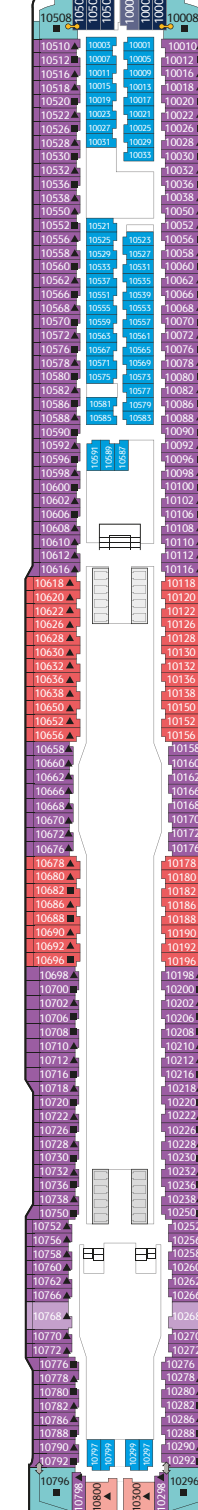

- Balcony Deluxe Stateroom
- Balcony Deluxe Stateroom (Accessible)
- Balcony Stateroom
- Balcony Stateroom (Accessible)

- Oceanview Stateroom
- Oceanview Stateroom (Accessible)
- Interior Stateroom
- Interior Stateroom (Accessible)

- ▲ Third person occupancy available
- Up to four persons occupancy available
- ↕ Connecting stateroom
- 🔗 Adjoining Stateroom

DECK 13

Suites, Balcony Deluxe, Balcony, Oceanview & Interior Staterooms

DECK 12

Suites, Balcony Deluxe, Balcony, Oceanview & Interior Staterooms

DECK 11

Suites, Balcony Deluxe, Balcony, Oceanview & Interior Staterooms

DECK 10

Suites, Balcony Deluxe, Balcony, Oceanview & Interior Staterooms

DECK 9

Suites, Balcony Deluxe, Balcony, Oceanview & Interior Staterooms, Helipad