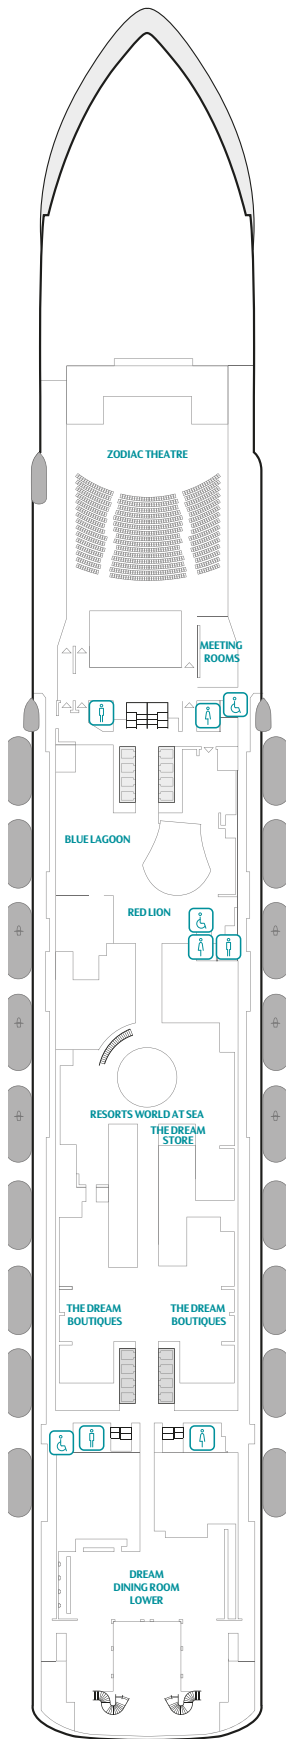

DECK 7

Main Theatre, Meeting Rooms, Restaurants, Retail Venues & Entertainment Venues