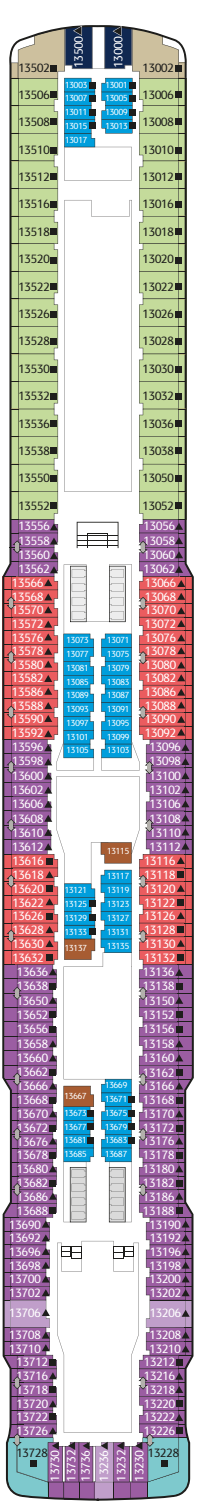

- Balcony Deluxe Stateroom
- Balcony Deluxe Stateroom (Accessible)
- Balcony Stateroom
- Balcony Stateroom (Accessible)

- Oceanview Stateroom
- Oceanview Stateroom (Accessible)
- Interior Stateroom
- Interior Stateroom (Accessible)

- ▲ Third person occupancy available
- Up to four persons occupancy available
- ↕ Connecting stateroom
- 🔗 Adjoining Stateroom

DECK 13

Suites, Balcony Deluxe, Balcony, Oceanview & Interior Staterooms

DECK 12

Suites, Balcony Deluxe, Balcony, Oceanview & Interior Staterooms

DECK 11

Suites, Balcony Deluxe, Balcony, Oceanview & Interior Staterooms

DECK 10

Suites, Balcony Deluxe, Balcony, Oceanview & Interior Staterooms

DECK 9

Suites, Balcony Deluxe, Balcony, Oceanview & Interior Staterooms, Helipad